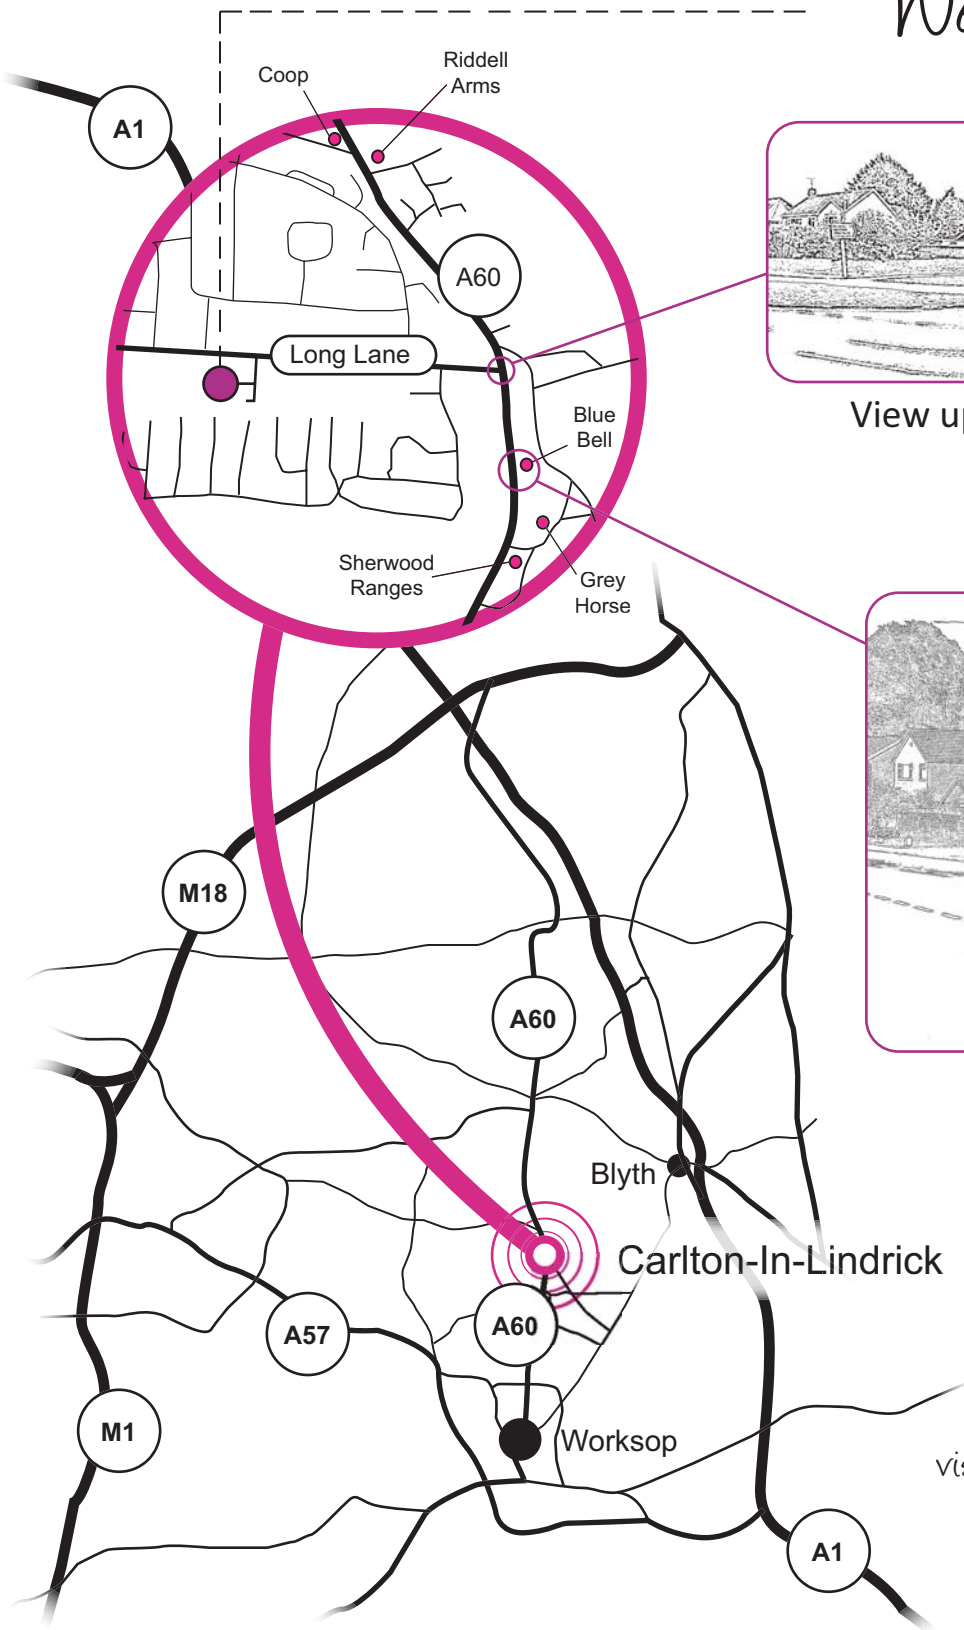

CARLTON-IN-LINDRICK CENTRE

your community Village Hall

We are here.

View up Long Lane from the A60

View of the Blue Bell Pub

visit our website for all the latest
www.carltonrc.org.uk

Carlton-in-Lindrick Centre
Long Lane
Carlton-in-Lindrick
Nottinghamshire
S81 9AP